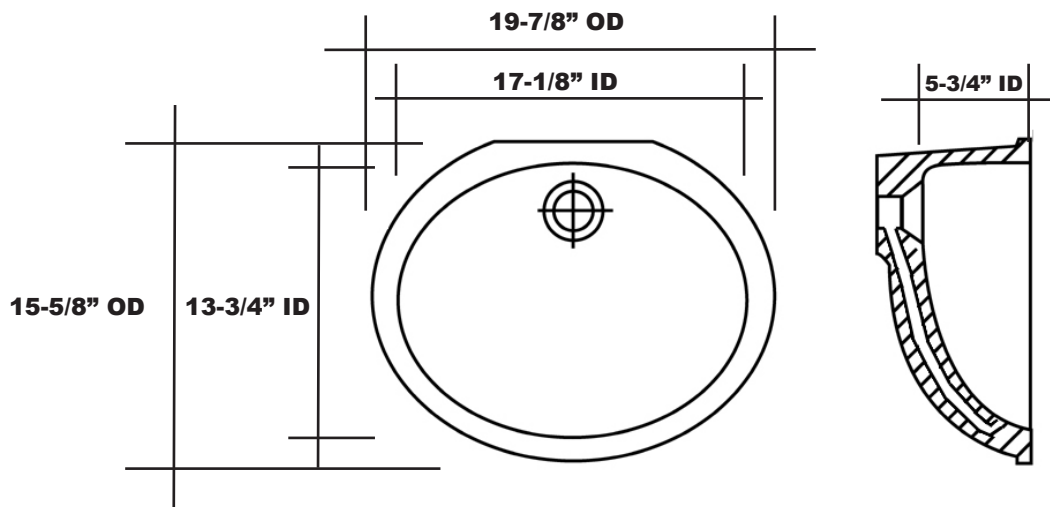

# MERIDIAN SOLID SURFACE LAVATORY BOWL

## #98 Lavatory Bowl

Model # MLB098  
Sink Weight 16 Lbs.

- Non-Porous Surface Resists Mold, Mildew, and Stains
- Suitable for Undermount Applications in both Residential and Commercial Applications
- Approved by the Massachusetts Board of Examiners of Plumbers and Gasfitters
- Certified by Home Innovation Research Lab to the CSA 45.5-11/ IAPMO ANSI Z124-2011 standard